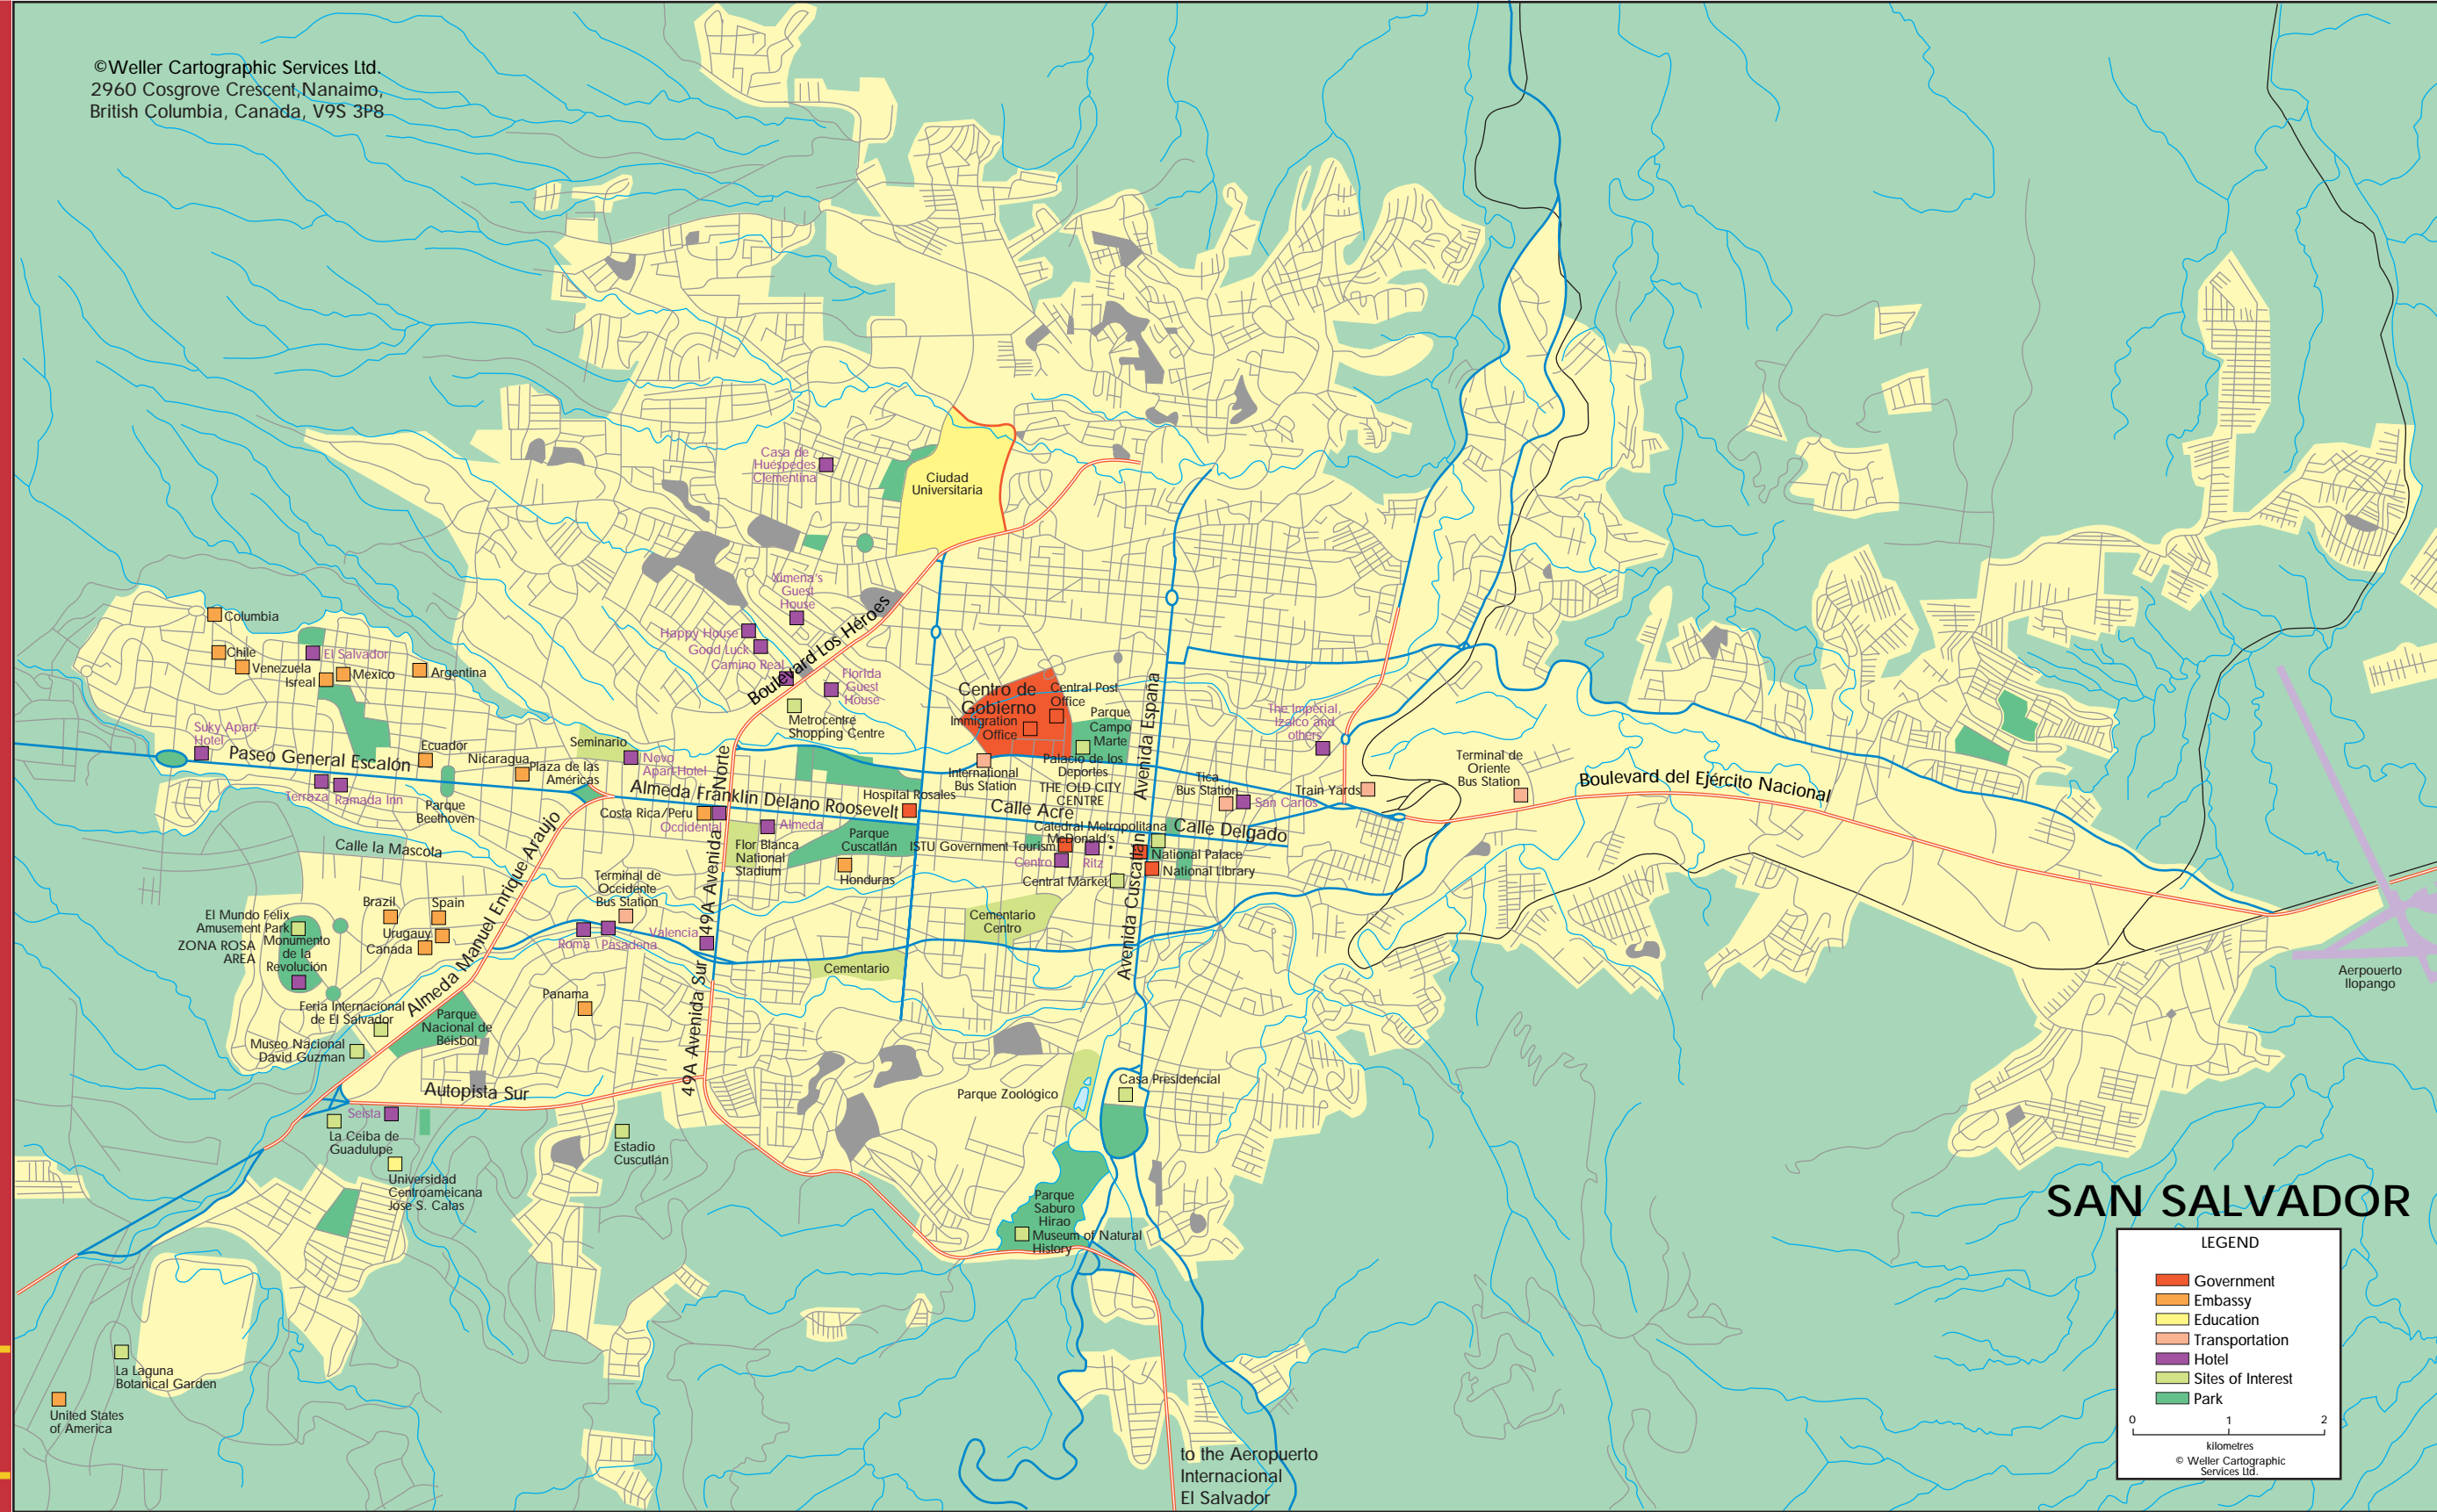

THE CITY GUIDE AND MAP
OF

San Salvador

©Weller Cartographic Services Ltd.
2960 Cosgrove Crescent, Nanaimo,
British Columbia, Canada, V9S 3P8

SAN SALVADOR

LEGEND

- Government
- Embassy
- Education
- Transportation
- Hotel
- Sites of Interest
- Park

0 1 2
kilometres
© Weller Cartographic Services Ltd.

WELLER CARTOGRAPHIC SERVICES LTD.'S

San Salvador

Mountain High Maps™ Copyright © 1993 Digital Wisdom, Inc.
additional printing by Weller Cartographic Services Ltd.

Other titles created by Weller Cartographic Services Ltd. are Tokyo, Shanghai, Mongolia, Beijing, Rio de Janeiro, Nicaragua, El Salvador, Prince Edward Island and others for more information on Weller Cartographic Services Ltd. and our products visit our store on the World Wide Web at www.mapmatrix.com e-mail us at weller@axion.net or write or call us at 2960 Cosgrove Crescent, Nanaimo, British Columbia, Canada, V9S 3P8