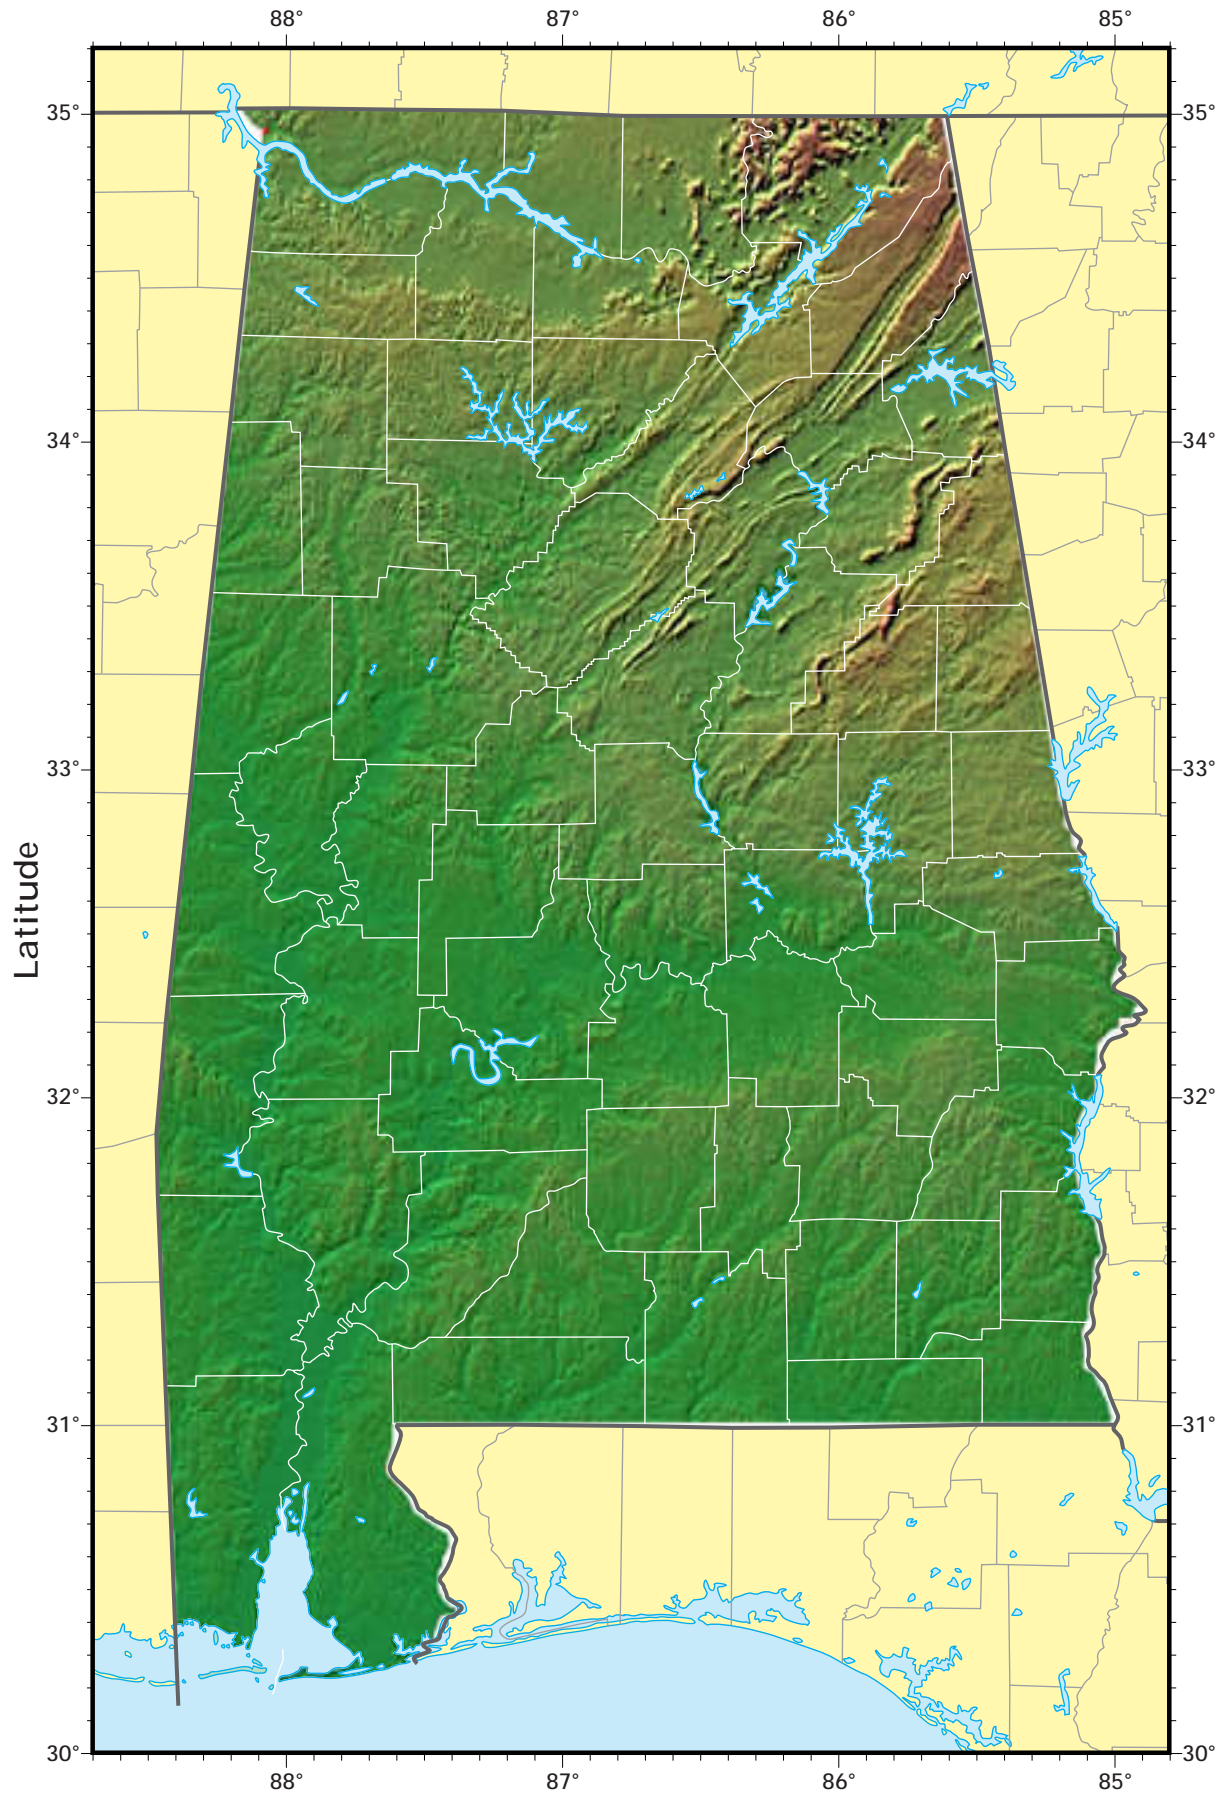

Alabama

shaded relief model ©1995 Ray Sterner, Johns Hopkins University, Applied Physics Laboratory
cartography ©Weller Cartographic Services Ltd.